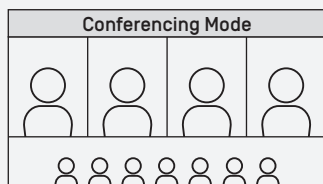

Mode examples