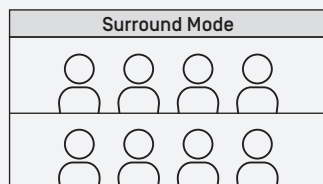

Mode examples