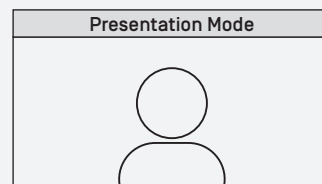

Mode examples